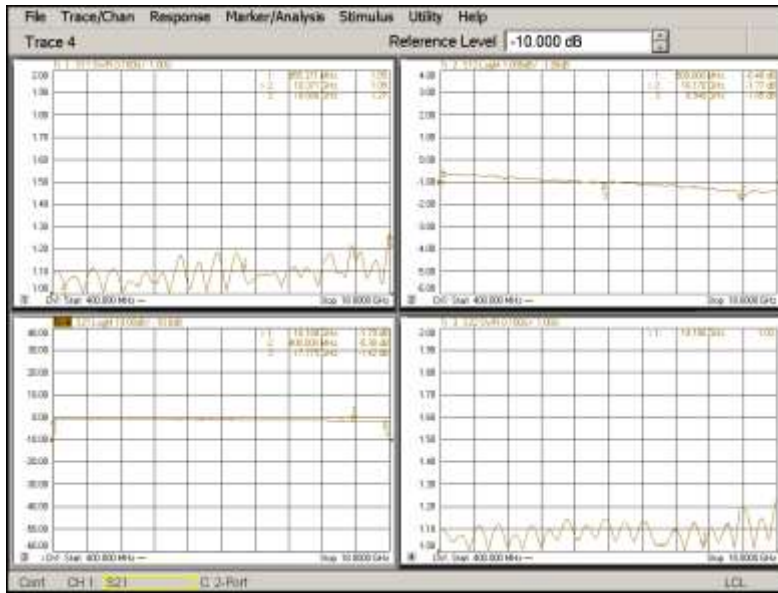

成都利德尔科技有限公司 ChengDu Leader Microwave Technology Co.,Ltd

电话: 028-65199117 传真: 028-65199116

<http://www.leadermicrowave.com> sales@leader-mw.com

TEL: +86-28-65199117 FAX: +86-28-65199116

Add: 中国 成都市成华区华翰路 89 号 610000

No.89,Huahan Road, chenghua Zone Chengdu, Sichuan China Zip Code:610000