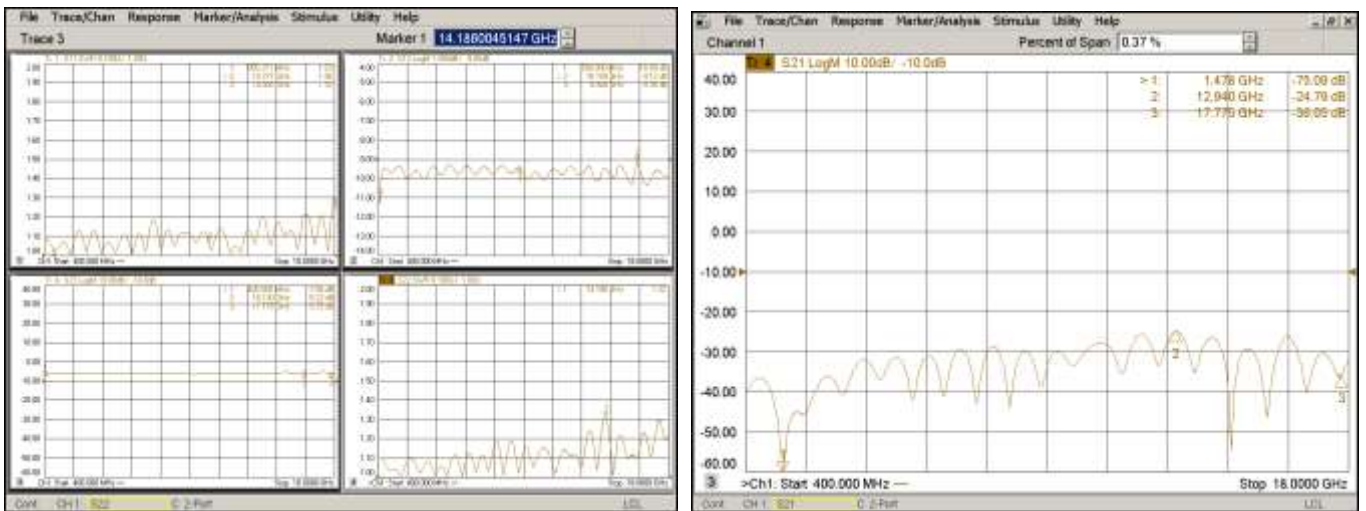

TEST DATA

成都利德尔科技有限公司 ChengDu Leader Microwave Technology Co.,Ltd

电话: 028-65199117 传真: 028-65199116

<http://www.leadermicrowave.com> sales@leader-mw.com

TEL: +86-28-65199117 FAX: +86-28-65199116

Add: 中国 成都市成华区华翰路 89 号 610000

No.89,Huahan Road, chenghua Zone Chengdu, Sichuan China Zip Code:610000