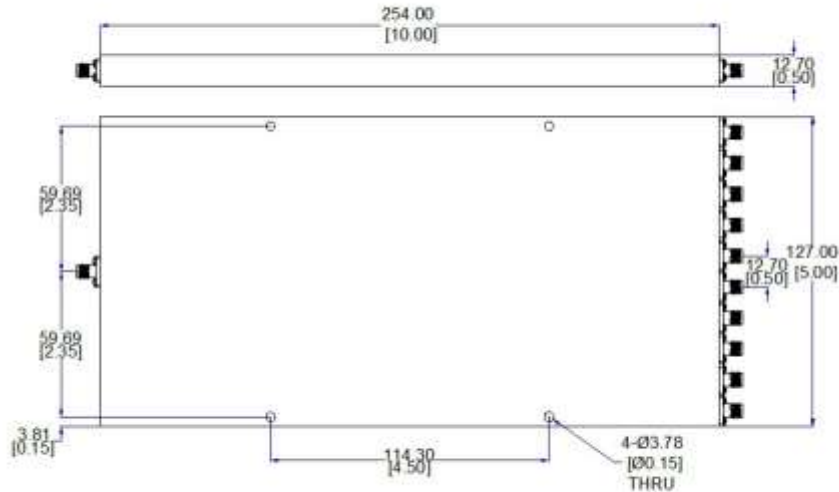

No.89,Huahan Road, chenghua Zone Chengdu, Sichuan China Zip Code:610000

Outline Drawing:

All Dimensions in mm

Outline Tolerances $\pm 0.5(0.02)$

Mounting Holes Tolerances $\pm 0.2(0.008)$

All Connectors: SMA-Female